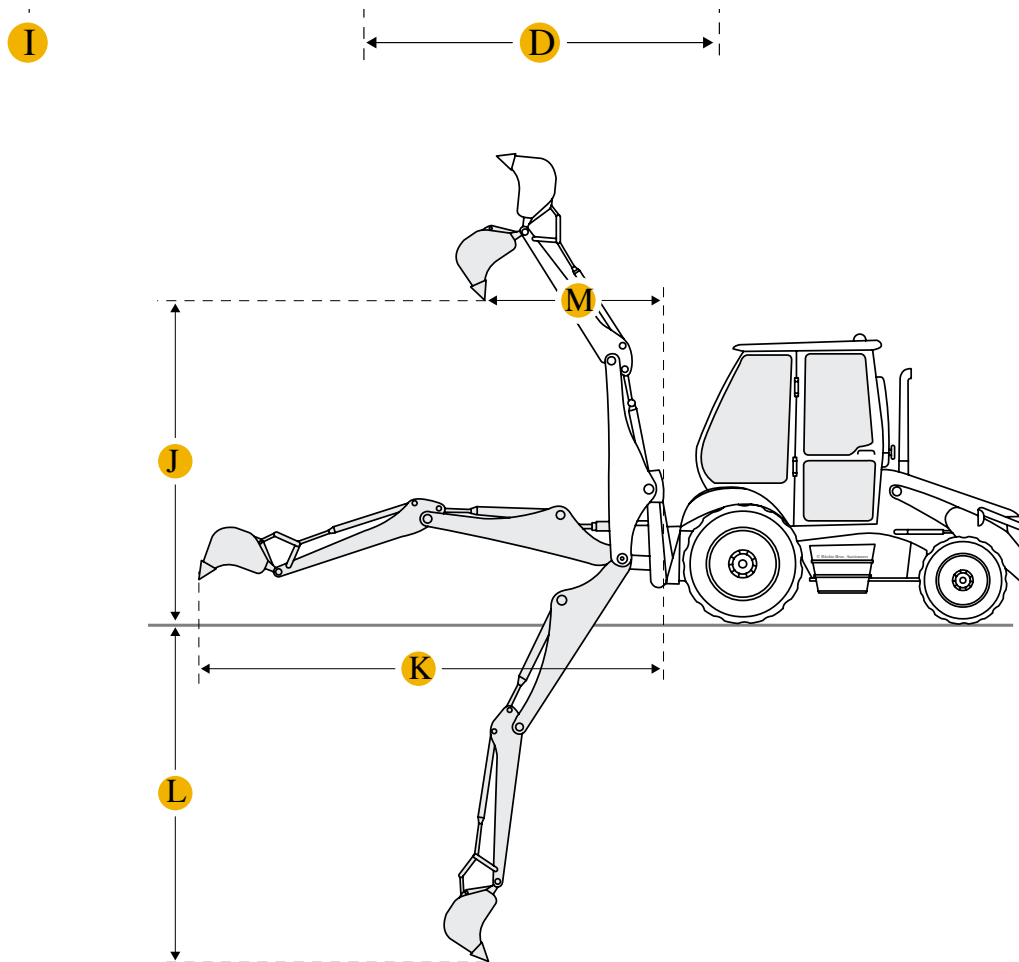

[Equipment Types](#)

[Manufacturers](#)

[Home](#) [Loader Backhoe](#) [New Holland](#) B115

New Holland B115 Loader Backhoe

Units

Imperial

Metric

Dimensions

Backhoe

J	Load Height - Std	3810 mm
K	Reach From Swivel - Std	5843.02 mm
L	Dig Depth - Std	4648.2 mm
M	Reach At Load Height - Std	2033.02 mm
	Load Height - Ext	4470 mm
	Bucket Dig Force - Ext	5810 kg
	Bucket Dig Force - Std	5809.62 kg
	Dig Depth - Ext	5790 mm

Reach At Load Height - Ext	3020 mm
Load At Max Lift - Ext	546.58 kg
Load At Max Lift - Std	1004.71 kg
Reach From Swivel - Ext	6930 mm

Dimensions

A Transport Length	7120 mm
B Transport Width	2400 mm
C Transport Height	3965 mm
D Wheelbase	2200 mm
E Ground Clearance	450 mm
Height To Top Of Suspended Cab	2900 mm

Loader

G Clearance At Max Dump Height	2666 mm
H Reach At Max Dump Height	795 mm
I Dig Depth	154 mm
Bucket Breakout Force	54.12 kN
Bucket Width	2400 mm
Bucket Capacity	1.13 m ³
Lift Capacity At Full Height	3386 kg