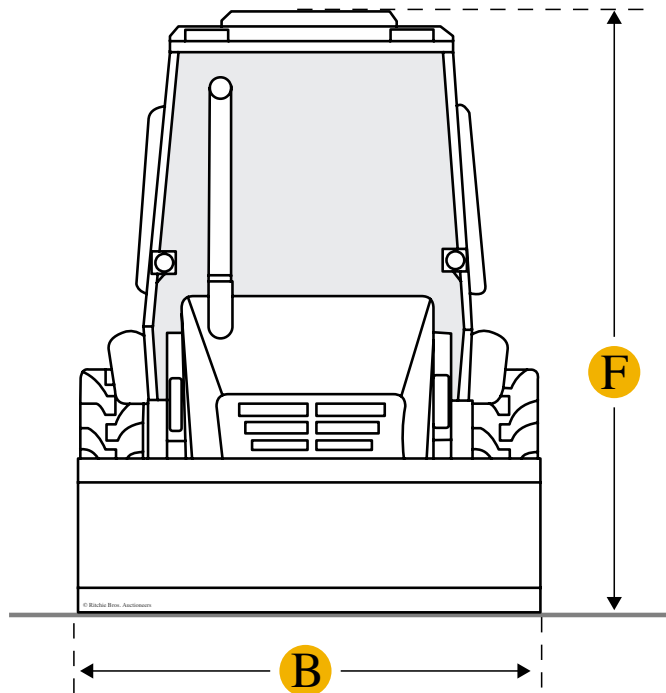

[Equipment Types](#)

[Manufacturers](#)

[Home](#) [Loader Backhoe](#) [New Holland](#) B115

New Holland B115 Loader Backhoe

Units

Imperial

Metric

Dimensions

Backhoe

J	Load Height - Std	3810 mm
K	Reach From Swivel - Std	5843.02 mm
L	Dig Depth - Std	4648.2 mm
M	Reach At Load Height - Std	2033.02 mm
	Load Height - Ext	4470 mm
	Bucket Dig Force - Ext	5810 kg
	Bucket Dig Force - Std	5809.62 kg
	Dig Depth - Ext	5790 mm

Reach At Load Height - Ext	3020 mm
Load At Max Lift - Ext	546.58 kg
Load At Max Lift - Std	1004.71 kg
Reach From Swivel - Ext	6930 mm

Dimensions

A Transport Length	7120 mm
B Transport Width	2400 mm
C Transport Height	3965 mm
D Wheelbase	2200 mm
E Ground Clearance	450 mm
Height To Top Of Suspended Cab	2900 mm

Loader

G Clearance At Max Dump Height	2666 mm
H Reach At Max Dump Height	795 mm
I Dig Depth	154 mm
Bucket Breakout Force	54.12 kN
Bucket Width	2400 mm
Bucket Capacity	1.13 m ³
Lift Capacity At Full Height	3386 kg