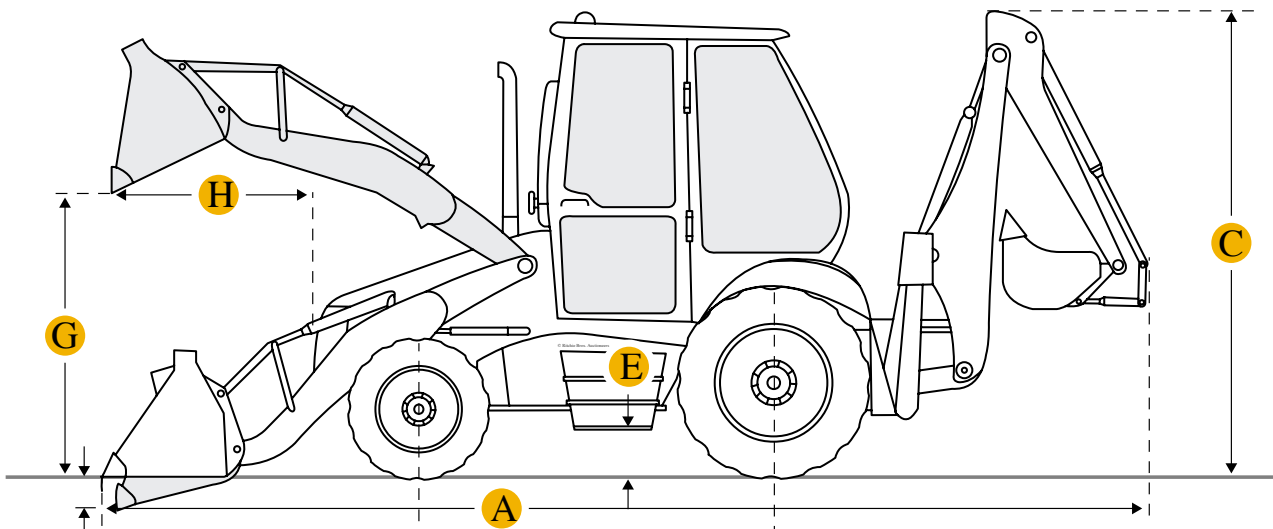

[Equipment Types](#)

[Manufacturers](#)

[Home](#) [Loader Backhoe](#) [New Holland](#) B115

New Holland B115 Loader Backhoe

Units

Imperial

Metric

Dimensions

Backhoe

J	Load Height - Std	3810 mm
K	Reach From Swivel - Std	5843.02 mm
L	Dig Depth - Std	4648.2 mm
M	Reach At Load Height - Std	2033.02 mm
	Load Height - Ext	4470 mm
	Bucket Dig Force - Ext	5810 kg
	Bucket Dig Force - Std	5809.62 kg
	Dig Depth - Ext	5790 mm

Reach At Load Height - Ext	3020 mm
Load At Max Lift - Ext	546.58 kg
Load At Max Lift - Std	1004.71 kg
Reach From Swivel - Ext	6930 mm

Dimensions

A Transport Length	7120 mm
B Transport Width	2400 mm
C Transport Height	3965 mm
D Wheelbase	2200 mm
E Ground Clearance	450 mm
Height To Top Of Suspended Cab	2900 mm

Loader

G Clearance At Max Dump Height	2666 mm
H Reach At Max Dump Height	795 mm
I Dig Depth	154 mm
Bucket Breakout Force	54.12 kN
Bucket Width	2400 mm
Bucket Capacity	1.13 m ³
Lift Capacity At Full Height	3386 kg